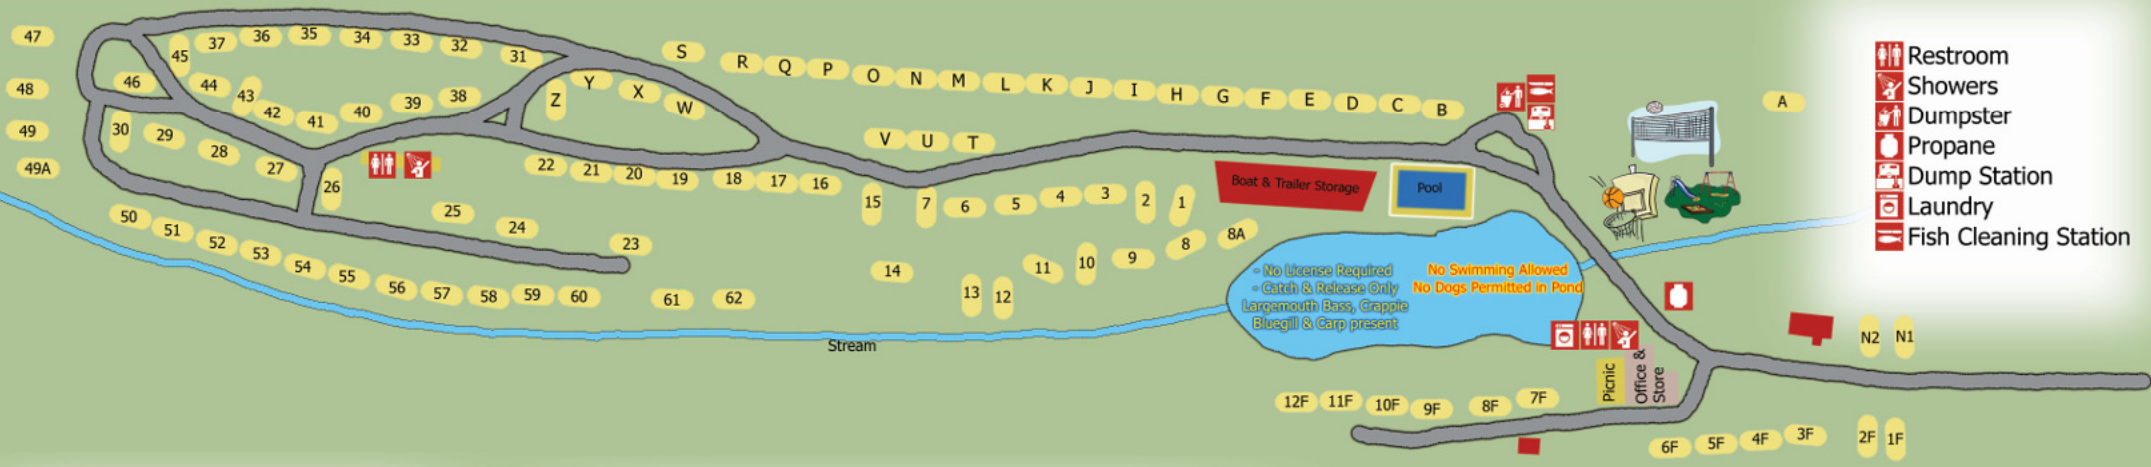

Pine Lane Campground
 11709 West Lake Road
 East Springfield, PA 16411
 (814) 774-4808
 www.pinelanecampground.com
 e-mail Dick & Shirley Travis at
 camp@pinelanecampground.com

- Restroom
- Showers
- Dumpster
- Propane
- Dump Station
- Laundry
- Fish Cleaning Station

Name _____

Your Site # is _____

Check Out at is at 11am